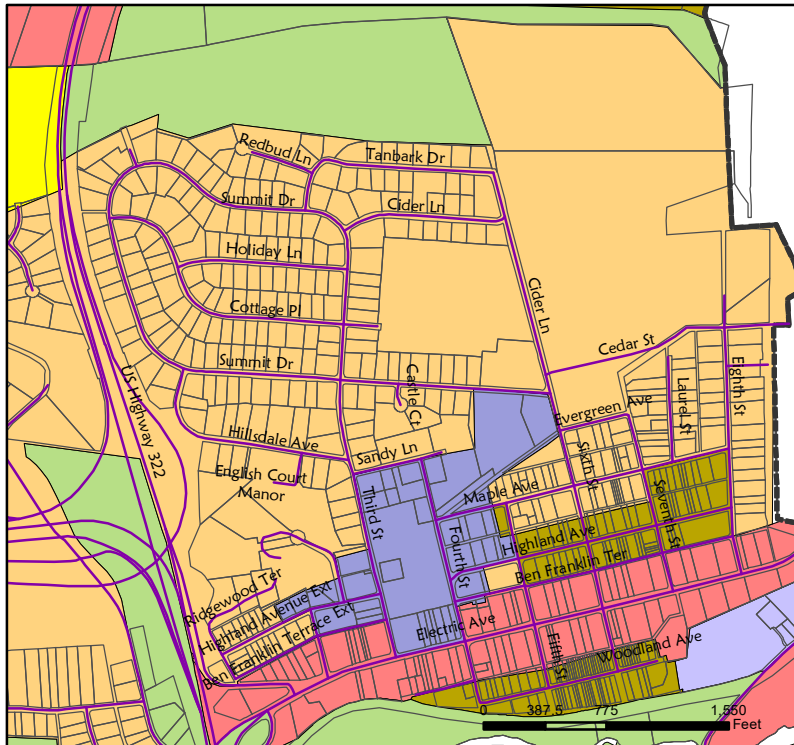

YEAGERTOWN

HIGHLAND PARK/PLEASANT ACRES

PREPARED BY: MIFFLIN COUNTY GIS DEPARTMENT
20 N. WAYNE ST.
LEWISTOWN, PA 17044

TAX INFORMATION: DEED BOOKS AND PLAT MAPS FROM COUNTY RECORDS. PARCEL LINES AND MUNICIPAL BOUNDARIES REPRESENT REAL-WORLD SITUATIONS AND MAY NOT BE USED IN A LEGAL ENVIRONMENT.

John McCullough, Jr., Chairman _____
Ronald Napikoski, Jr., Vice Chairman _____
Donald R. Warntz, II, Supervisor _____
Kelly Shutes, Township Manager _____

DERRY TOWNSHIP OFFICIAL ZONING MAP

Mifflin County, Pennsylvania

Legend			
	Agricultural		Village Commercial
	Rural		General Commercial
	Low Density Residential		Health Care
	Medium Density Residential		Light Industrial
	High Density Residential		Heavy Industrial
	Forest		