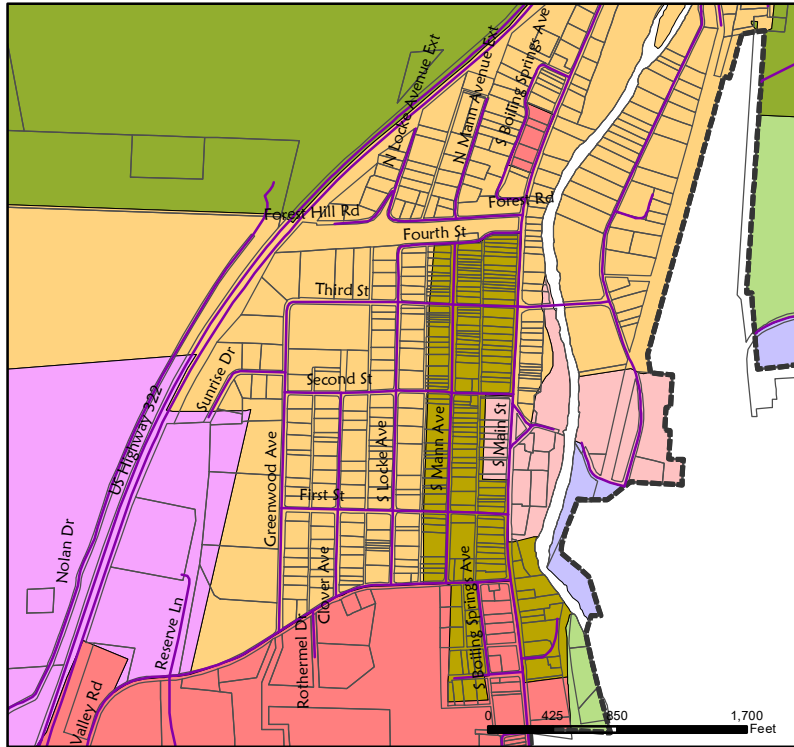

YEAGERTOWN

HIGHLAND PARK/PLEASANT ACRES

PREPARED BY: MIFFLIN COUNTY GIS DEPARTMENT
20 N. WAYNE ST.
LEWISTOWN, PA 17044

TAX INFORMATION: DEED BOOKS AND PLAT MAPS FROM COUNTY RECORDS. PARCEL LINES AND MUNICIPAL BOUNDARIES REPRESENT REAL-WORLD SITUATIONS AND MAY NOT BE USED IN A LEGAL ENVIRONMENT.

Legend			
	Agricultural		Village Commercial
	Rural		General Commercial
	Low Density Residential		Health Care
	Medium Density Residential		Light Industrial
	High Density Residential		Heavy Industrial
	Forest		