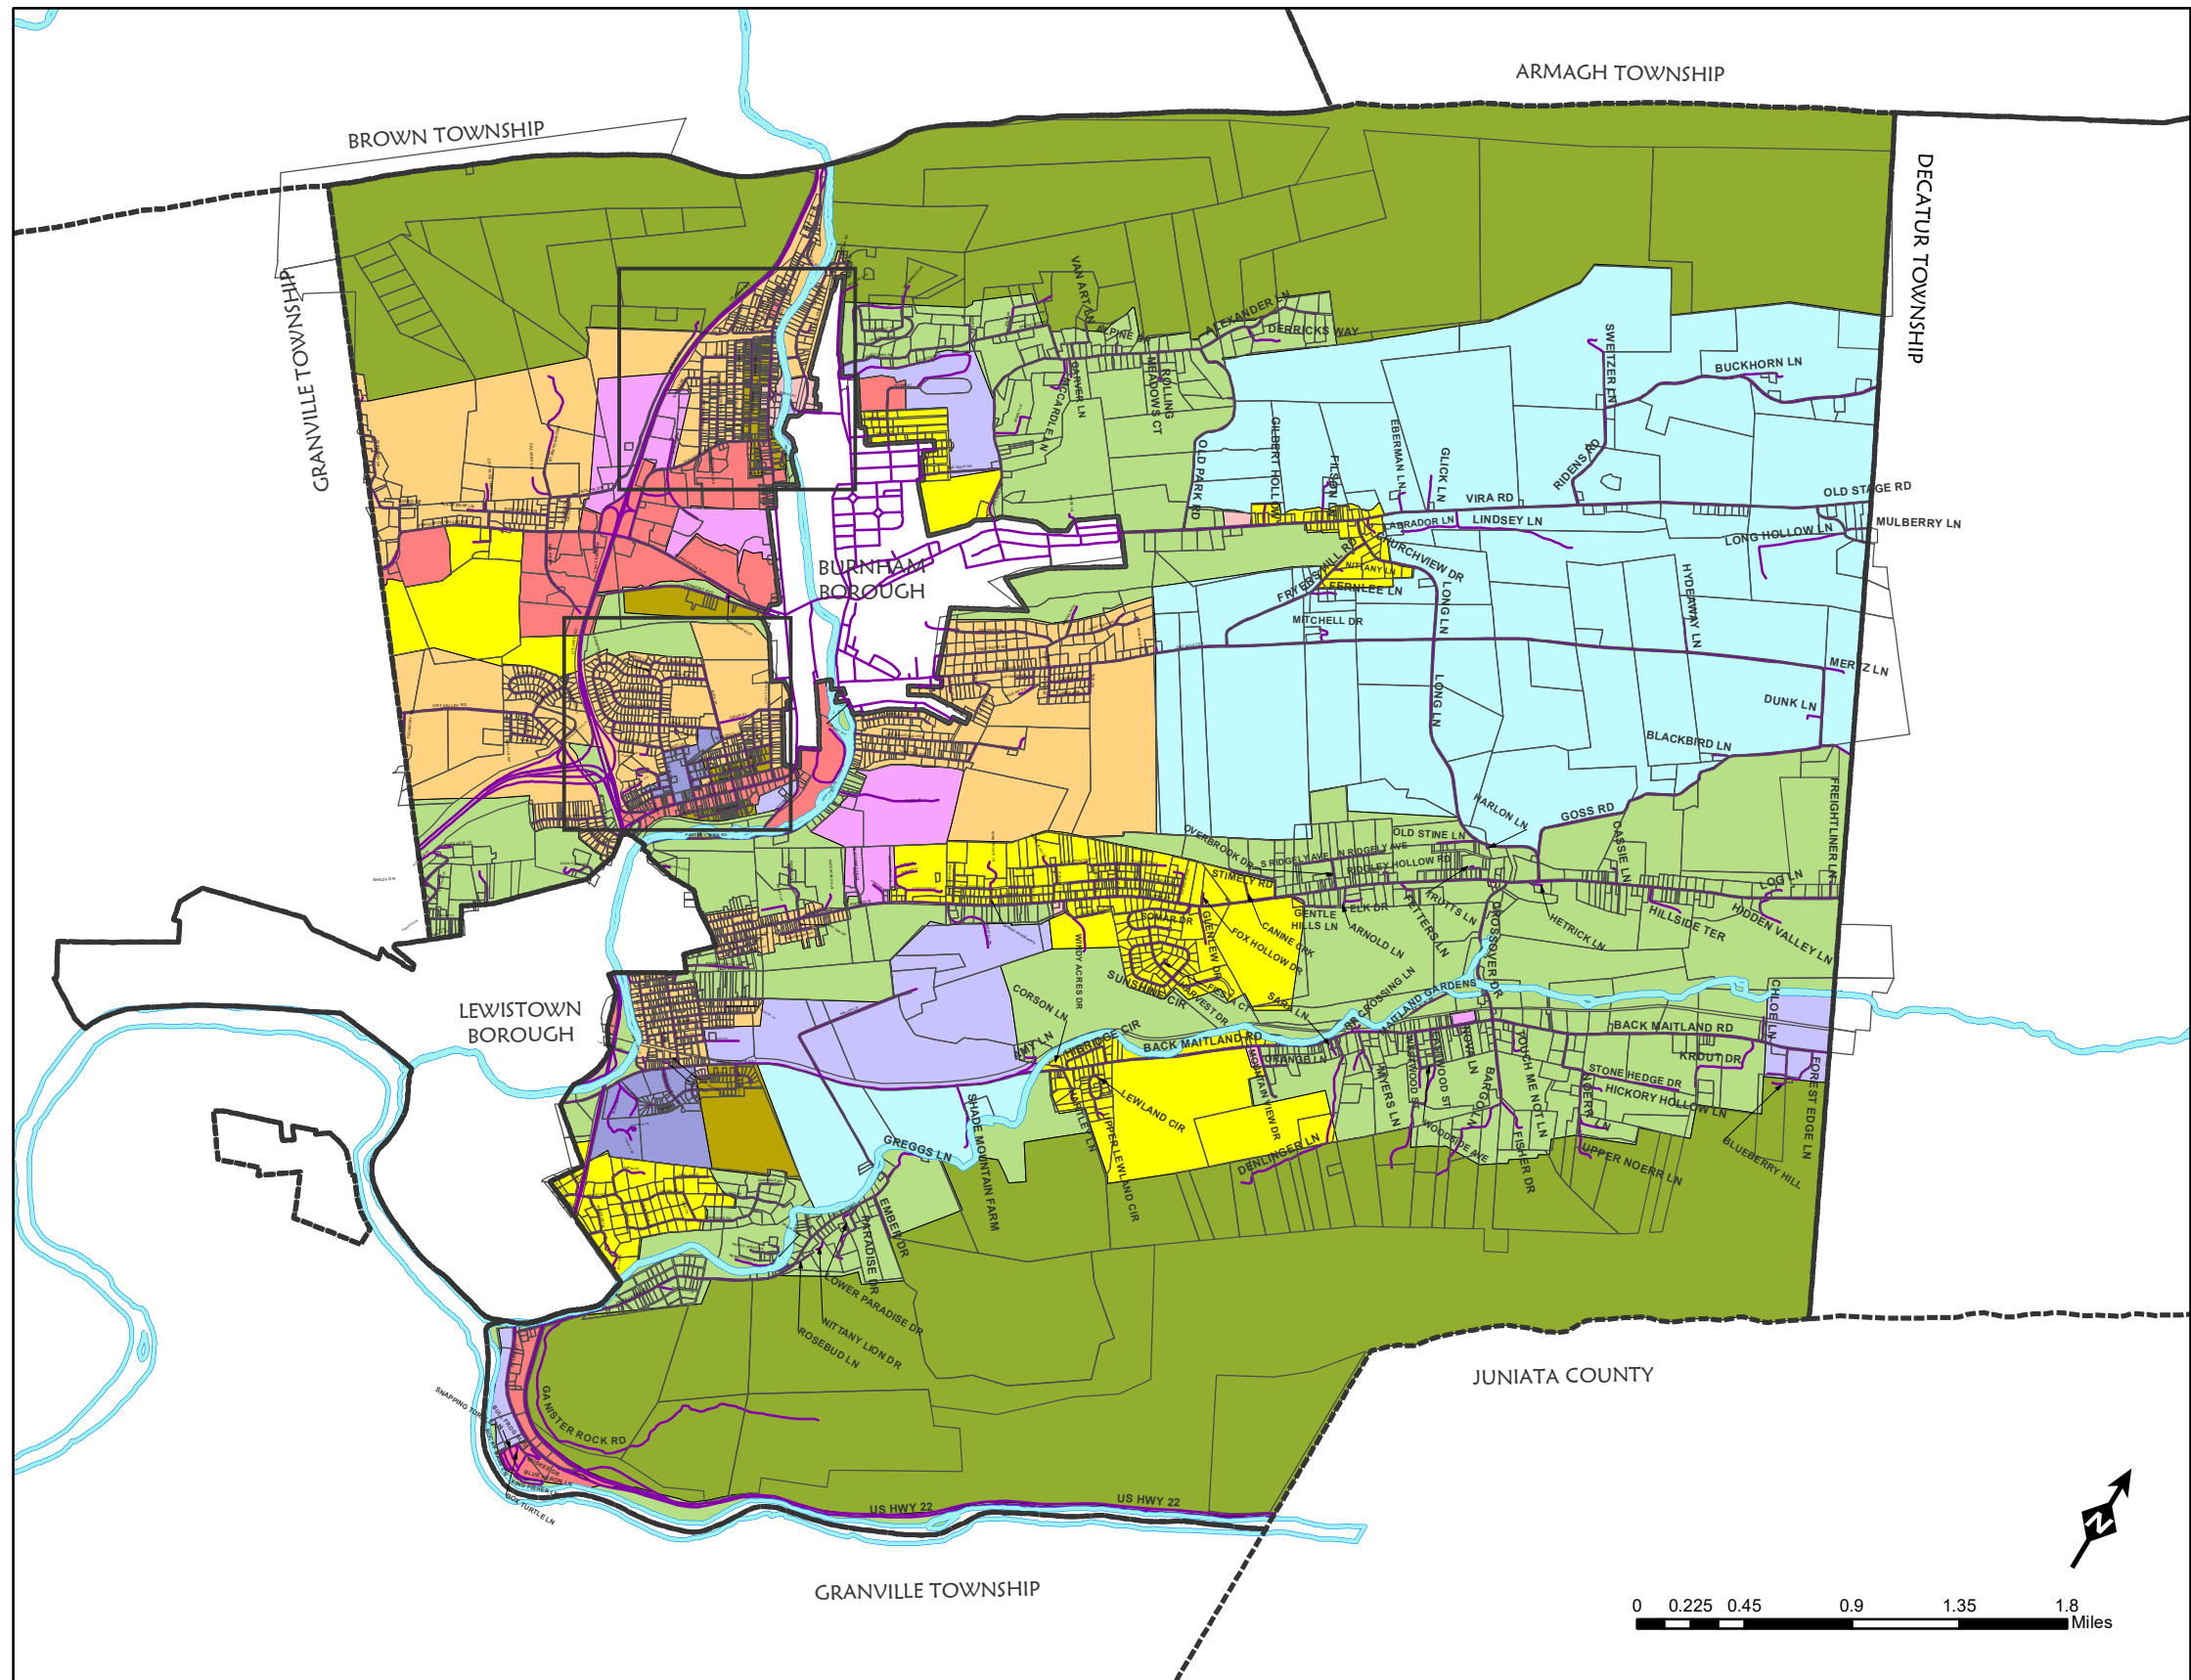

YEAGERTOWN

HIGHLAND PARK/PLEASANT ACRES

PREPARED BY: MIFFLIN COUNTY GIS DEPARTMENT
20 N. WAYNE ST.
LEWISTOWN, PA 17044

TAX INFORMATION: DEED BOOKS AND PLAT MAPS FROM COUNTY RECORDS. PARCEL LINES AND MUNICIPAL BOUNDARIES REPRESENT REAL-WORLD SITUATIONS AND MAY NOT BE USED IN A LEGAL ENVIRONMENT.

John McCullough, Jr., Chairman _____
Ronald Napikoski, Jr., Vice Chairman _____
Donald R. Warntz, II, Supervisor _____
Kelly Shutes, Township Manager _____

DERRY TOWNSHIP OFFICIAL ZONING MAP

Mifflin County, Pennsylvania

Legend			
	Agricultural		Village Commercial
	Rural		General Commercial
	Low Density Residential		Health Care
	Medium Density Residential		Light Industrial
	High Density Residential		Heavy Industrial
	Forest		